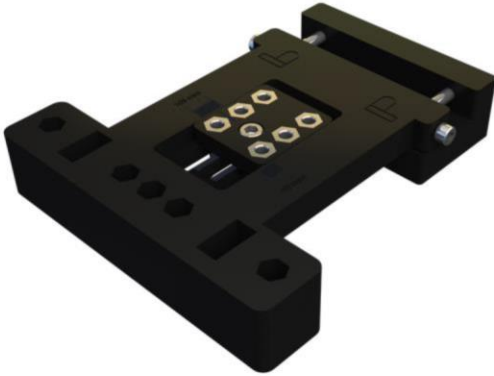

24
Pcs in one box

54 Box
In one pallet