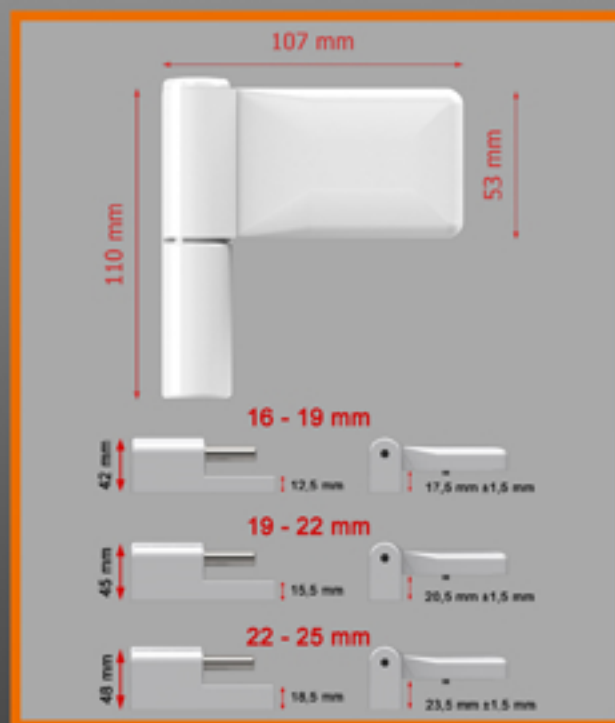

160Kg

what could be more...

Universal 3D Setting Hinge
for PVC Doors

PLANET

EN 1935

4 7 7 0 1 4 0 14