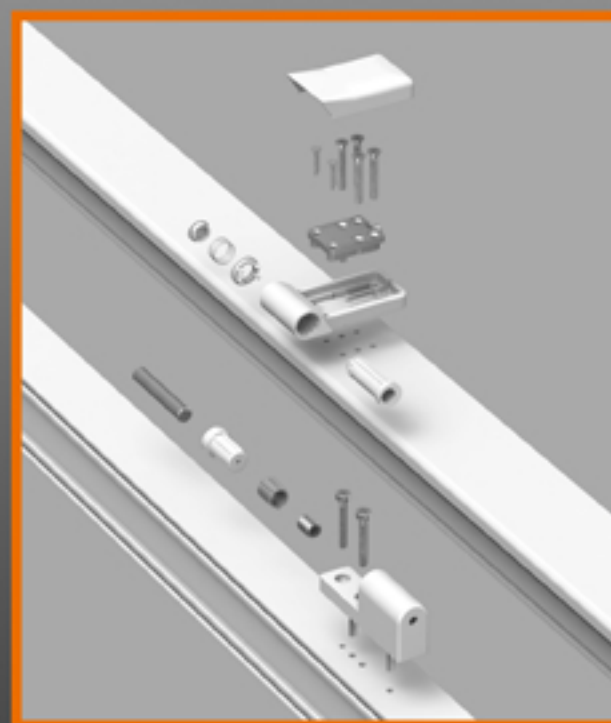

160Kg

what could be more...

Universal 3D Setting Hinge
for PVC Doors

PLANET

EN 1935

4 7 7 0 1 4 0 14