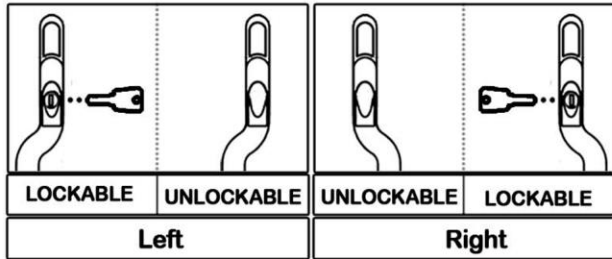

SLIM-LINE STRAIGHT

Lockable & Unlockable Handle

Type	Weight gr	pcs in one box
Lockable	260	40
Unlockable	235	

Handle Type	Screw Length	Spindle Length (A)	RAL Color
Unlockable	40	38	RAL 9016 RAL 8003 RAL 8017 RAL 8019
Unlockable	45	47	RAL 8022 RAL 9001 RAL 9006

SLIM-LINE CRANKED

Outside Lockable & Unlockable Handle

Direct.	Handle Type	Screw Length	A	RAL Color
Left	Lockable	40	38	RAL 9016 RAL 8003 RAL 8017 RAL 8019 RAL 8022 RAL 9001 RAL 9006
	Unlockable			
Right	Lockable	45	47	
	Unlockable			