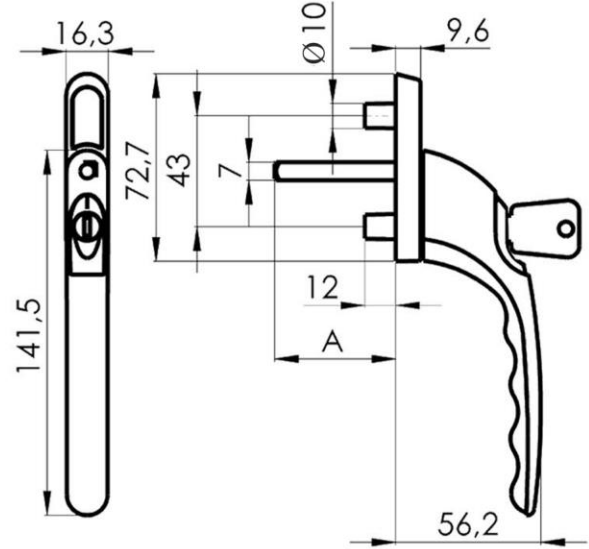

SLIM-LINE STRAIGHT

Lockable & Unlockable Handle

Type	Weight gr	pcs in one box
Lockable	260	40
Unlockable	235	

Handle Type	Screw Length	Spindle Length (A)	RAL Color
Unlockable	40	38	RAL 9016 RAL 8003 RAL 8017 RAL 8019
Unlockable	45	47	RAL 8022 RAL 9001 RAL 9006

SLIM-LINE CRANKED

Outside Lockable & Unlockable Handle

Direct.	Handle Type	Screw Length	A	RAL Color
Left	Lockable	40	38	RAL 9016 RAL 8003 RAL 8017 RAL 8019 RAL 8022 RAL 9001 RAL 9006
	Unlockable			
Right	Lockable	45	47	
	Unlockable			